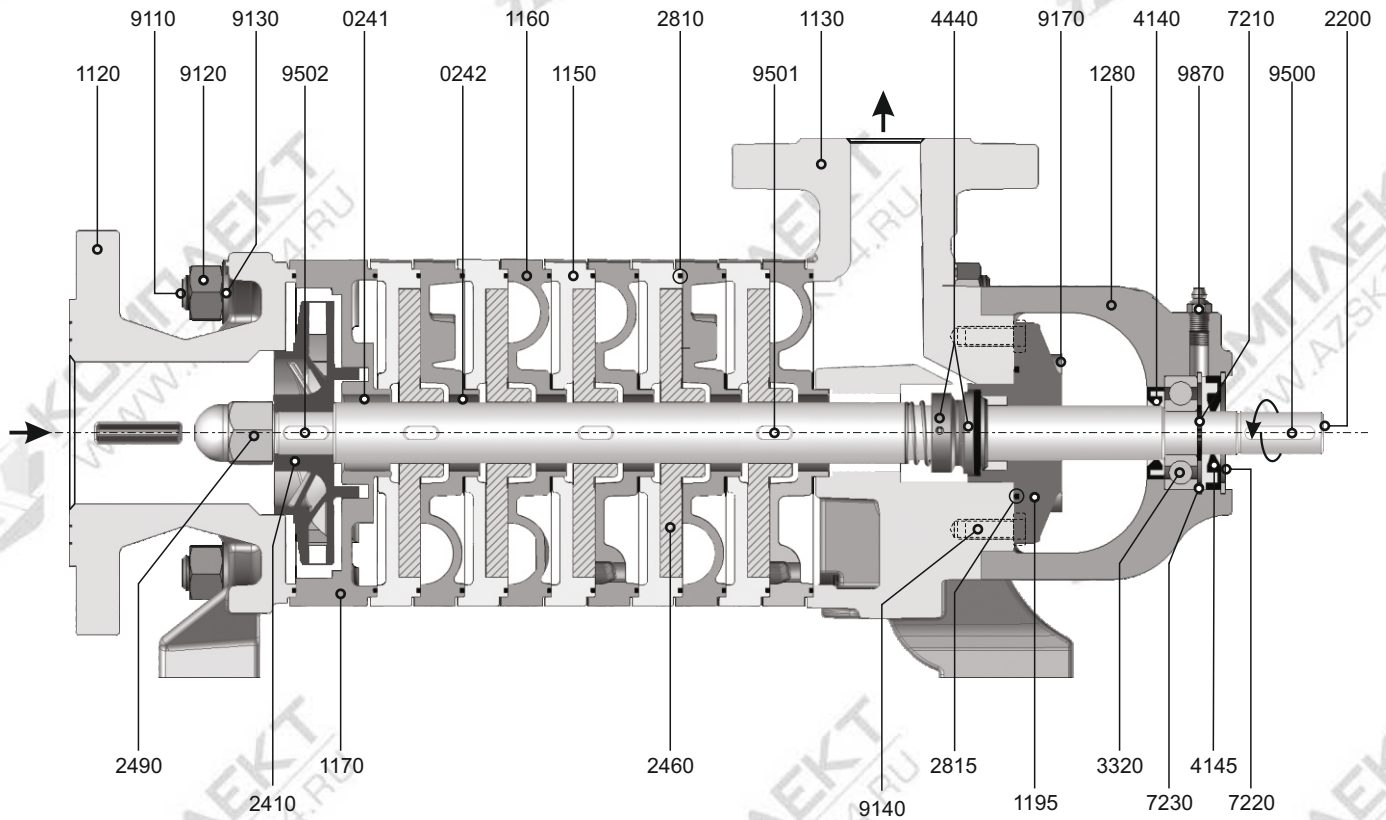

Spare Part List for Model PSC with Mechanical Seal

Item	Part List	Item	Part List	Item	Part List
0241	Impeller Bushing	2460	Vane Impeller	9110	Tie Bolt
0242	Vane Impeller Bushing	2490	Hexagonal Shaft Nut (<i>Left-Hand Thread</i>)	9120	Tie Bolt Nut
1120	Suction Casing	2810	Stage O-Ring	9130	Tie Bolt Washer
1130	Discharge Casing	2815	Mechanical Seal Casing O-Ring	9140	Screw for Bearing Casing
1150	Suction Body	3320	Ball Bearing	9170	Screw for Mechanical Seal Casing
1160	Discharge Body	4140	Lip Seal (Inner)	9500	Flat Key for Coupling
1170	Impeller Body	4145	Lip Seal (Outer)	9501	Flat Key for Vane Impeller
1195	Mechanical Seal Casing	4440	Mechanical Seal	9502	Flat Key for Impeller
1280	Bearing Casing	7210	Snap Ring for Shaft	9870	Grease Fitting
2200	Shaft	7220	Snap Ring for Bearing		
2410	Impeller	7230	Snap Ring for Lip Seal		